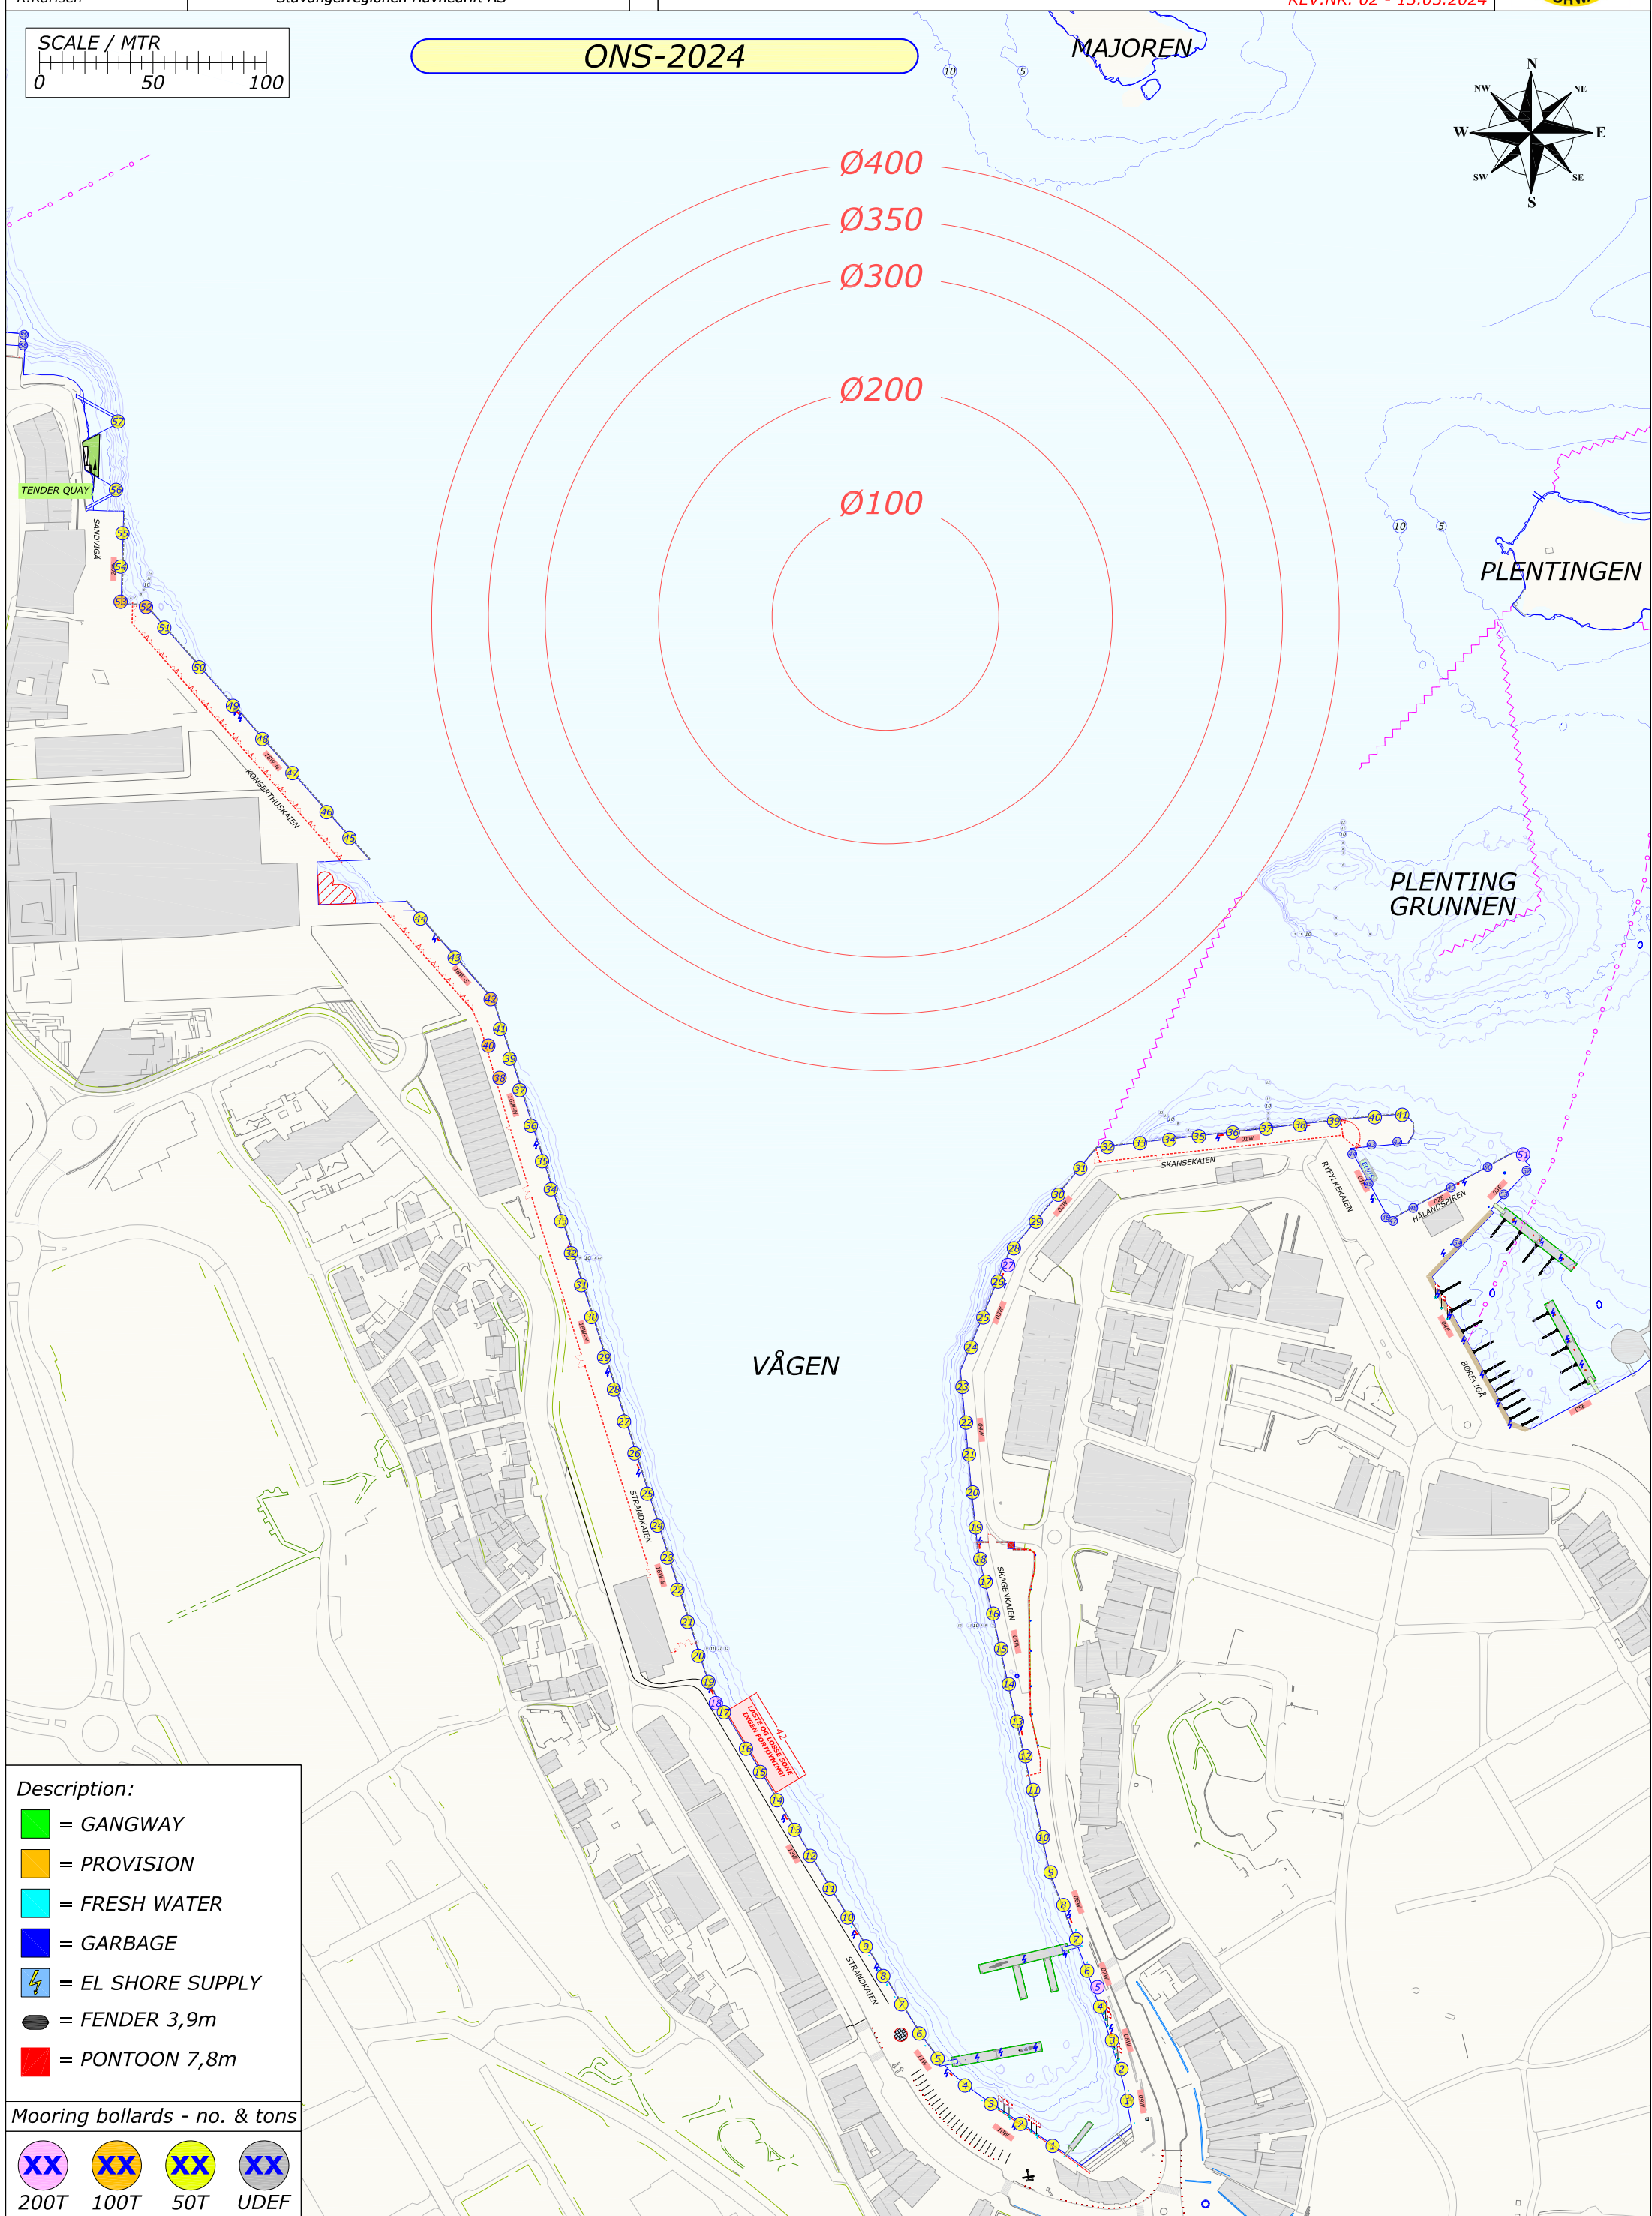

ONS-2024

- Description:**
- = GANGWAY
 - = PROVISION
 - = FRESH WATER
 - = GARBAGE
 - ⚡ = EL SHORE SUPPLY
 - = FENDER 3,9m
 - = PONTOON 7,8m

- Mooring bollards - no. & tons**
- XX 200T
 - XX 100T
 - XX 50T
 - XX UDEF